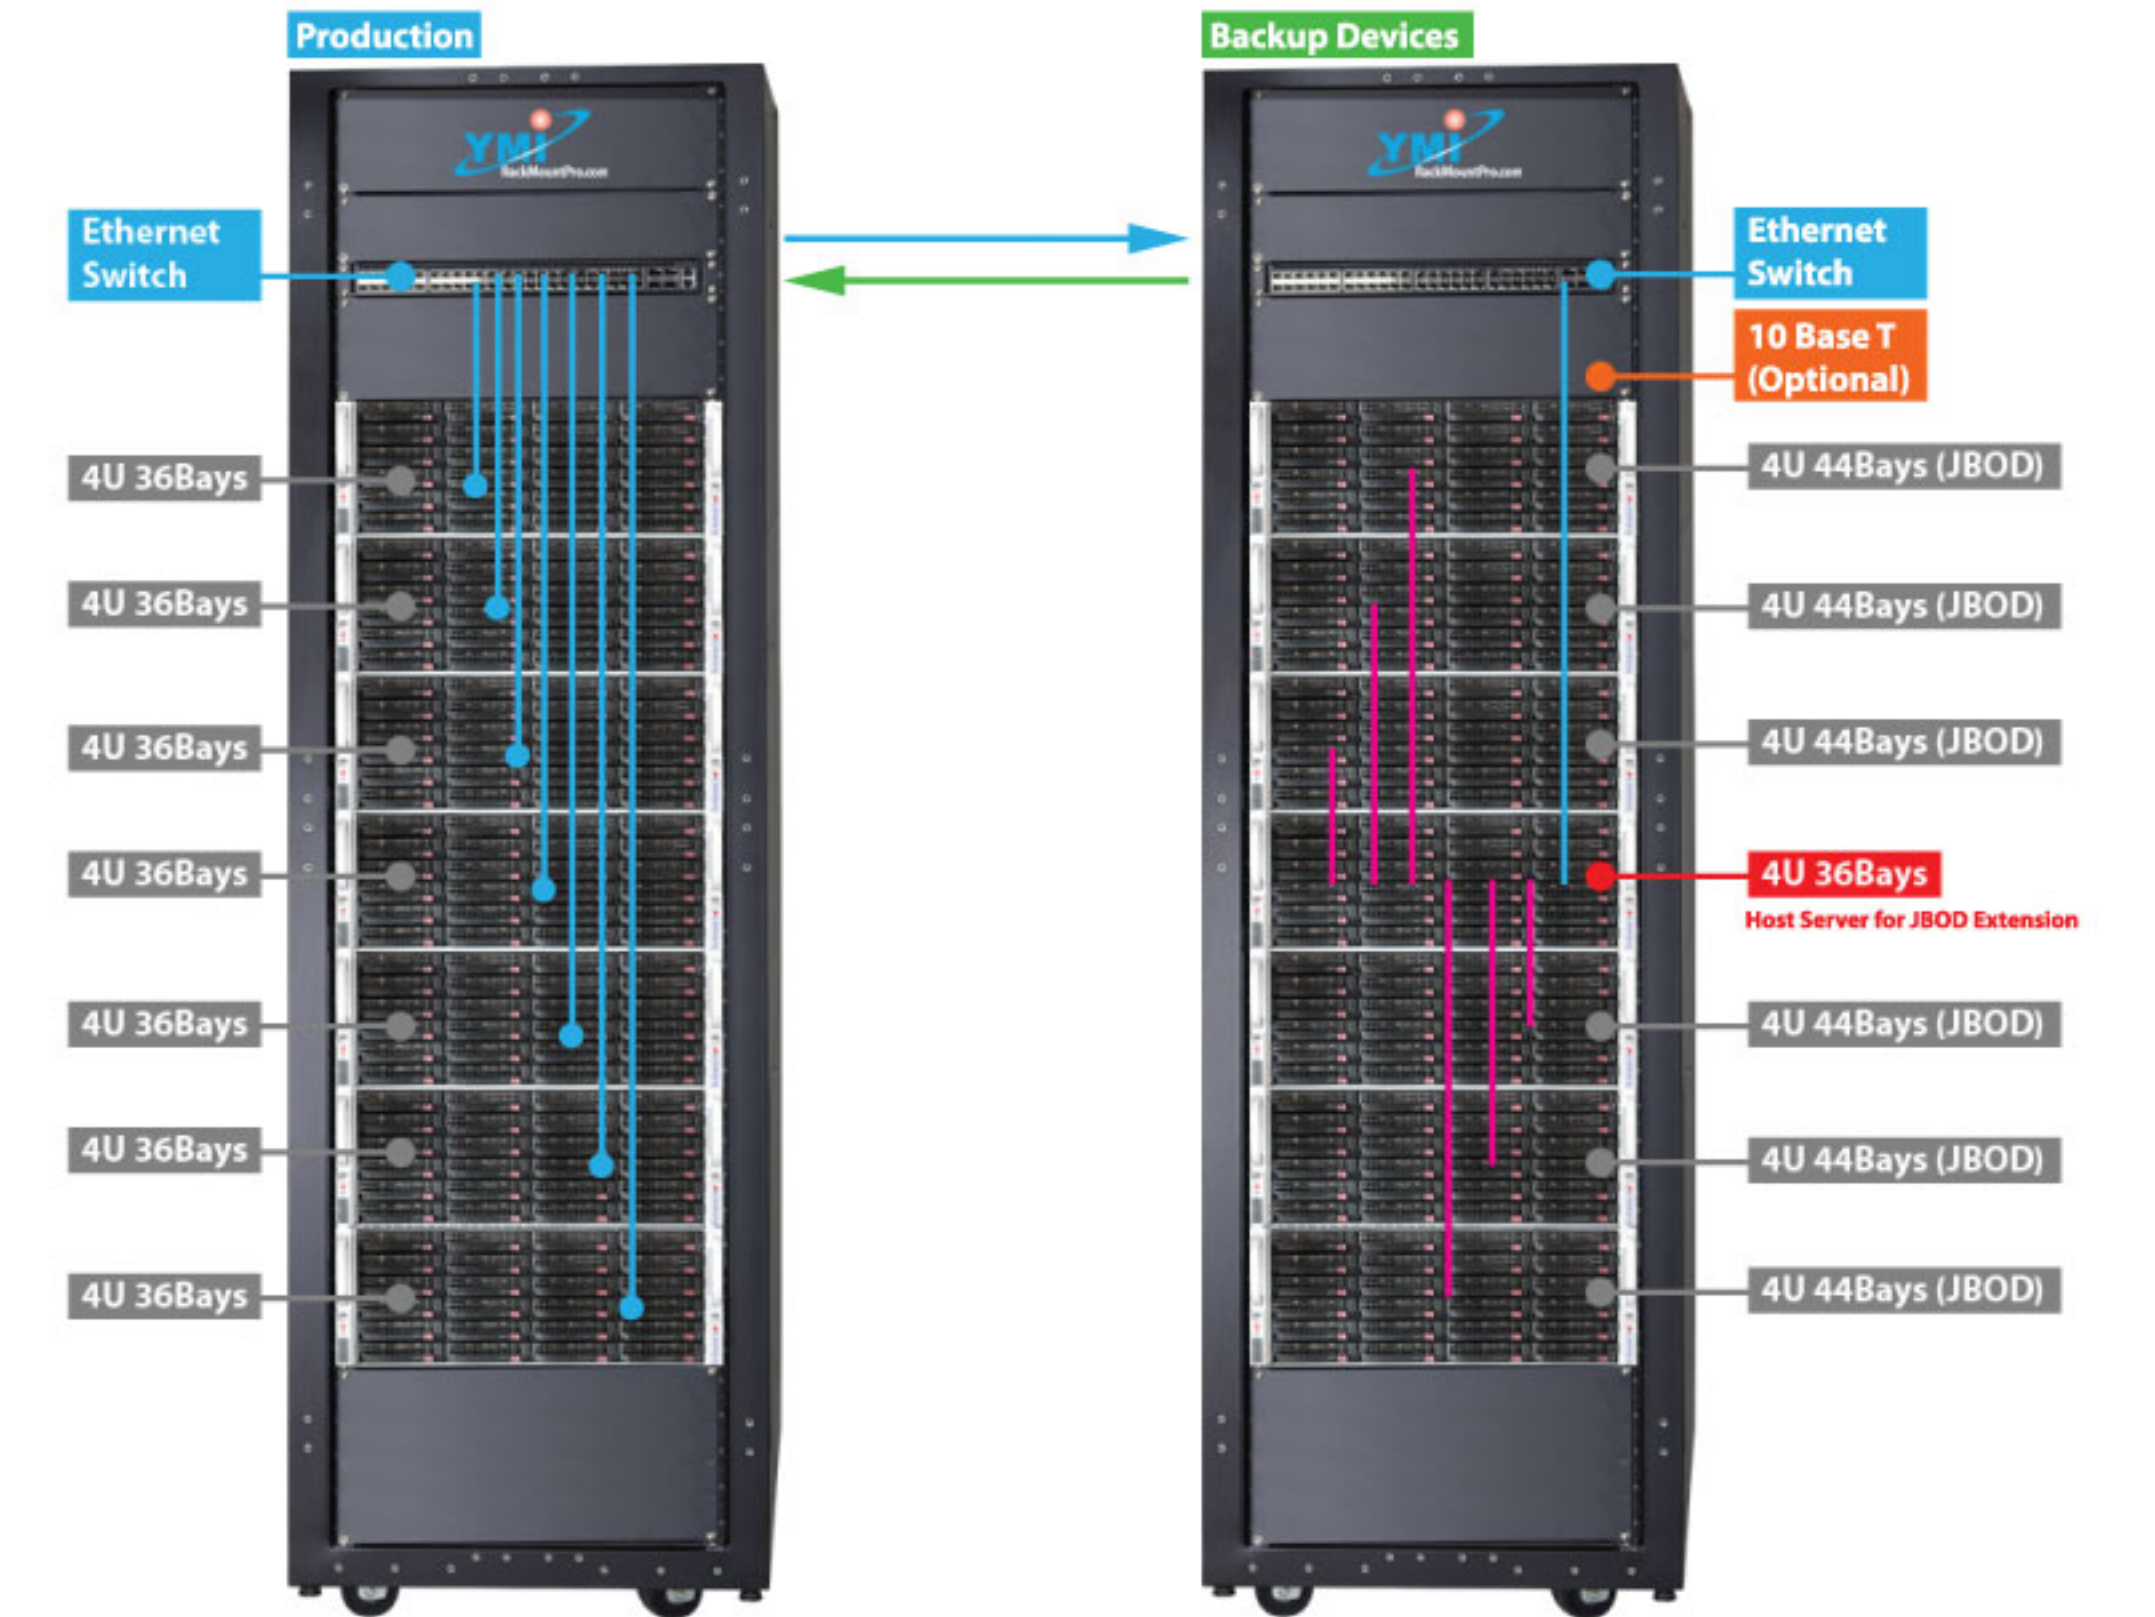

### Backup System

Blue = Ethernet cable  
Magenta = SAS cable