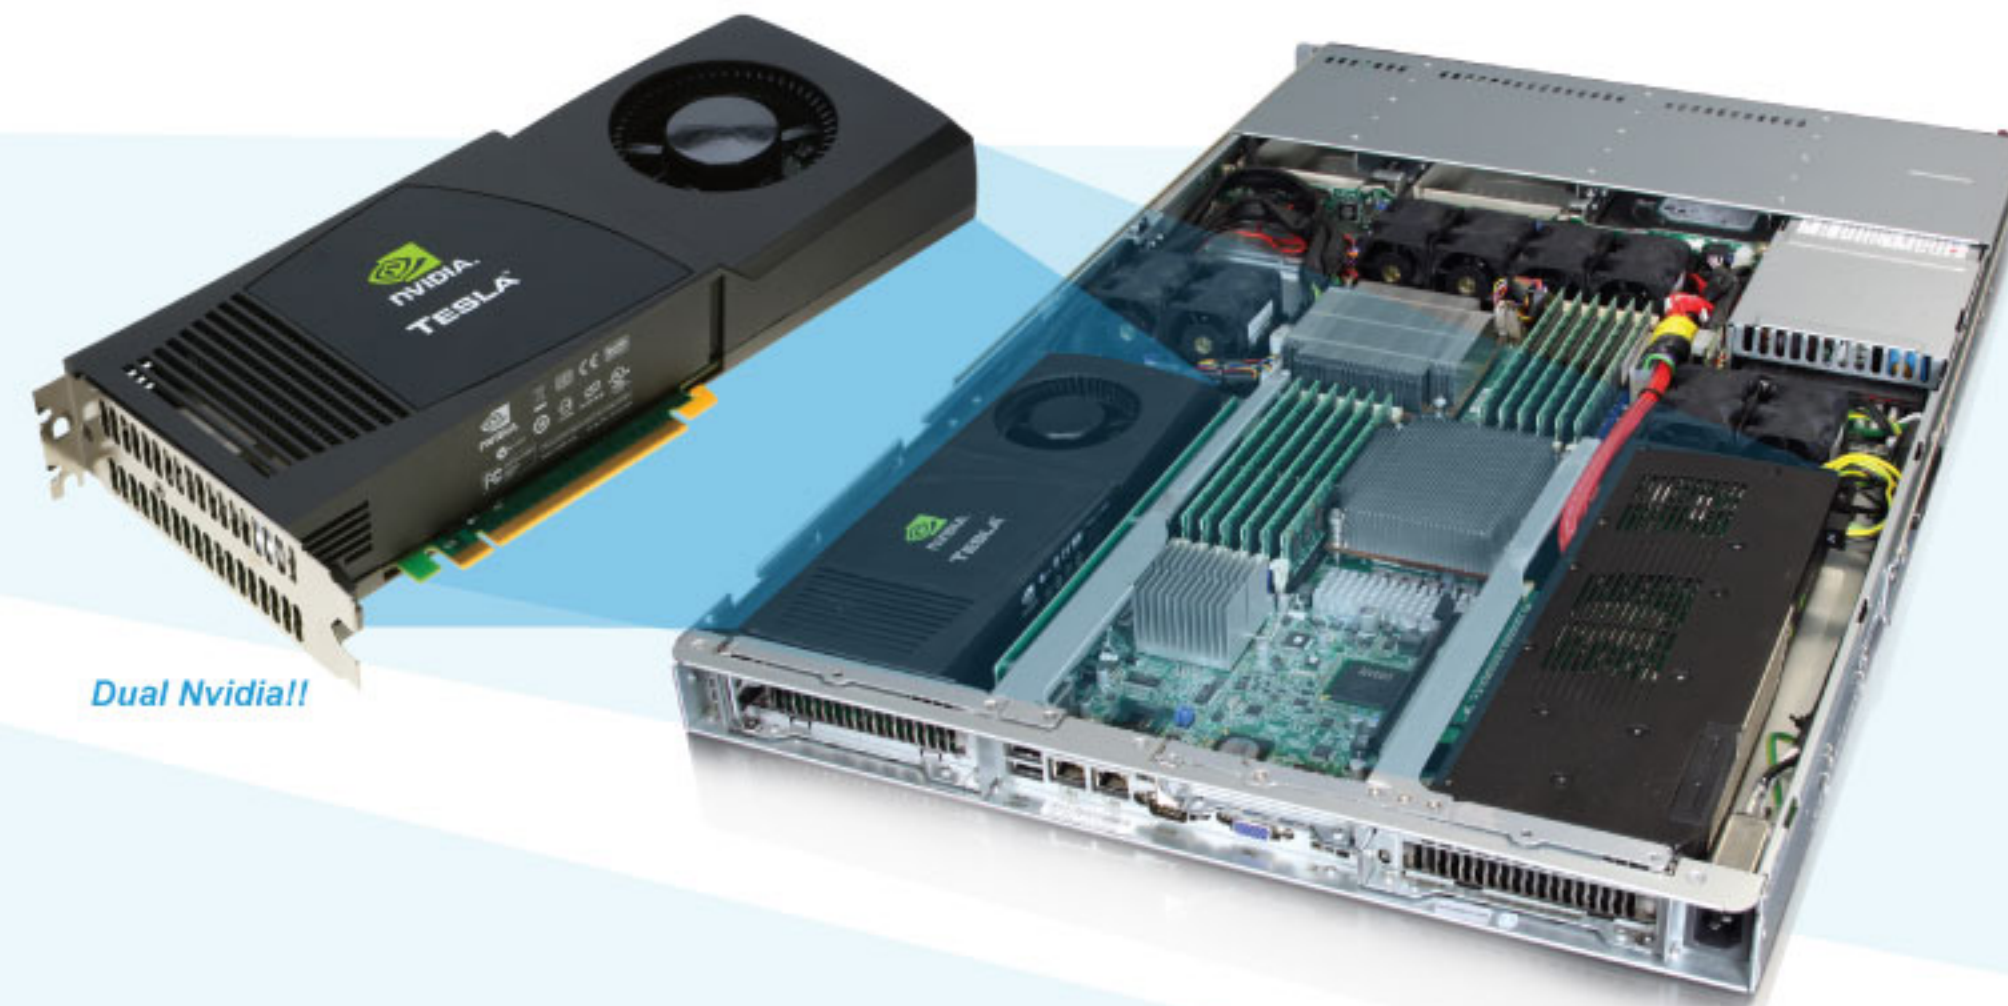

### FibreStream Test Results

MAC Pro has a multipathing function to enable all **four RAIDs** to be presented to all four ports. The four RAIDs are configured into **one striped volume**.

**RackMountPro HPC server** is designed for high-end applications in various enterprise data centers or cloud computing environments that require high performance computing. By integrating the very latest advances in industry standard multi-core processor technology and cluster software,

**RackMountPro HPC server** can efficiently scale to thousands of processing cores and includes management consoles to help you to meet today's demands of **high computing capacity** and **competitiveness**.