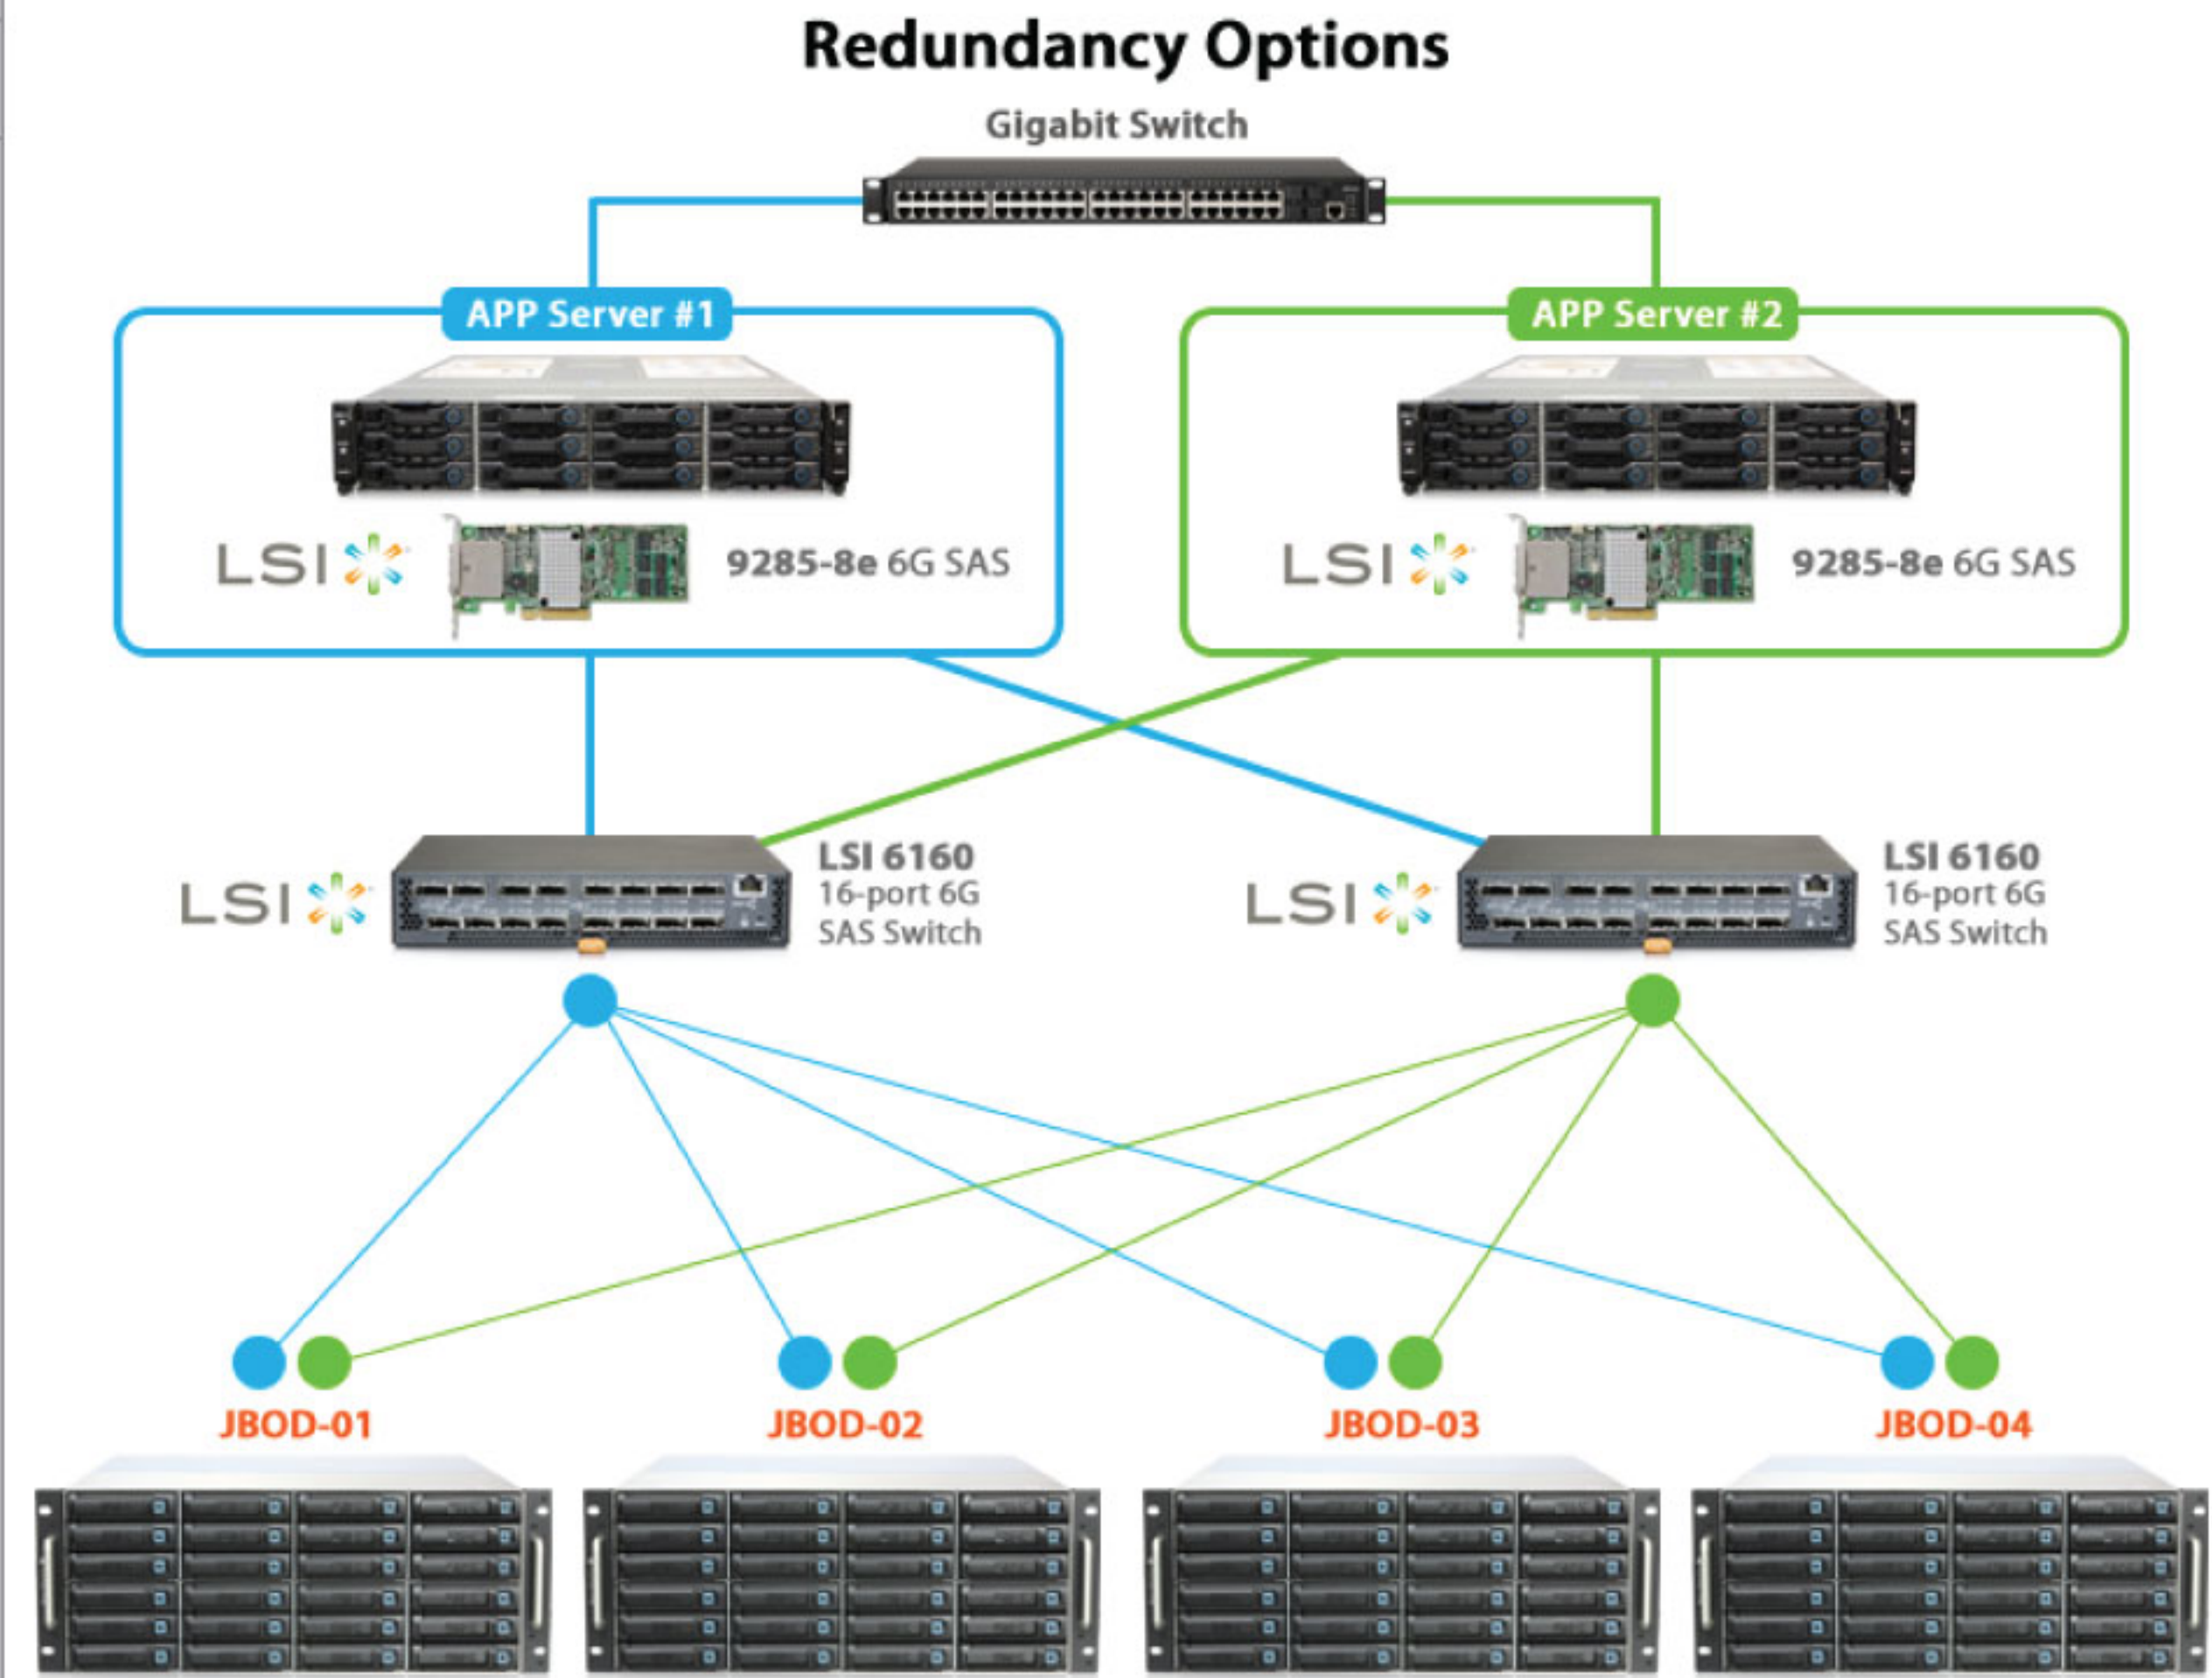

### FibreStream Test Results

MAC Pro has a multipathing function to enable all **four RAIDs** to be presented to all four ports. The four RAIDs are configured into **one striped volume**.

**RackMountPro HPC server** can efficiently scale to thousands of processing cores and includes management consoles to help you to meet today's demands of **high computing capacity** and **competitiveness**.