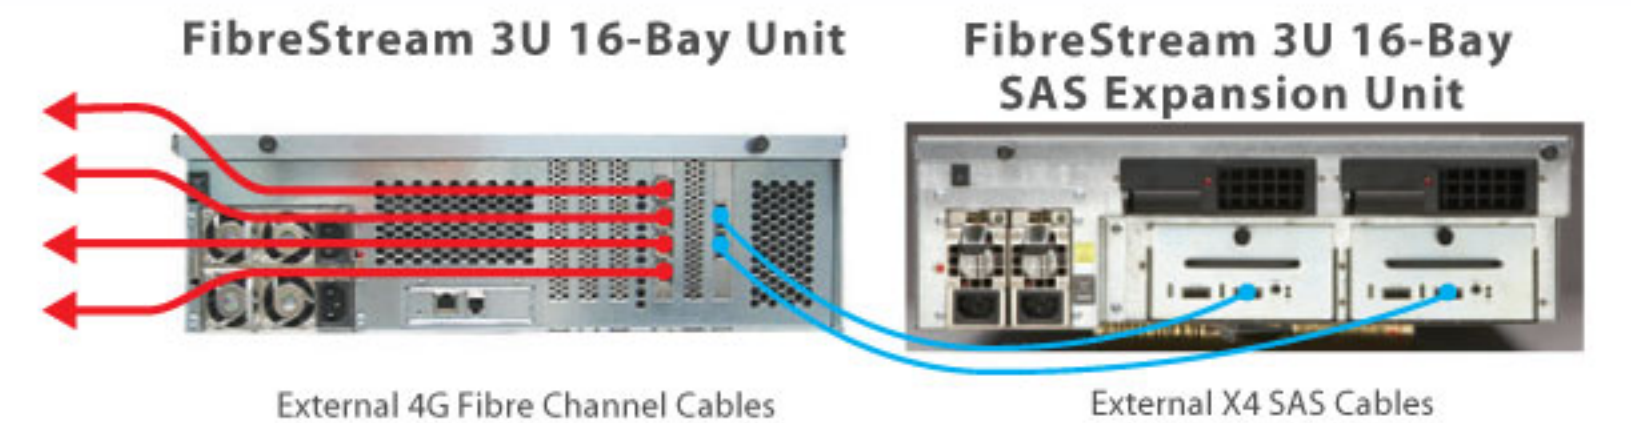

### FibreStream Test Results

MAC Pro has a multipathing function to enable all **four RAIDs** to be presented to all four ports. The four RAIDs are configured into **one striped volume**.